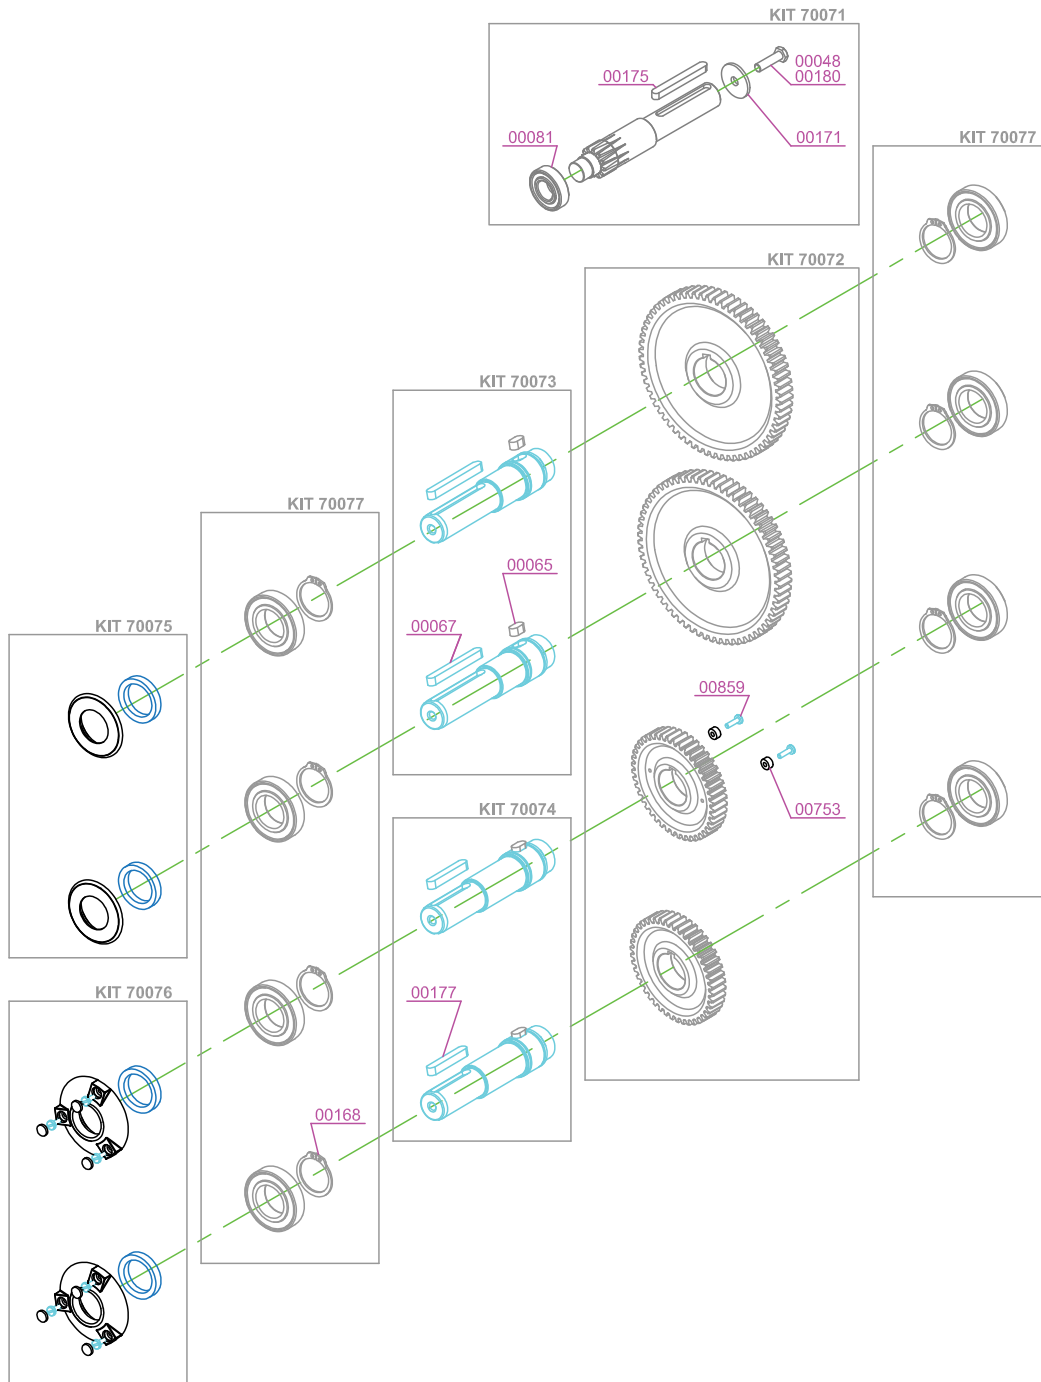

PARTS BREAKDOWN

ITEM	MODEL
41965	JE-ES-0028-BB

PARTS BREAKDOWN

ITEM	MODEL
41965	JE-ES-0028-BB

PARTS BREAKDOWN

ITEM	MODEL
41965	JE-ES-0028-BB

STAINLESS STEEL SELF TAP OPTION

AUTOMATIC SHOWER OPTION

PARTS BREAKDOWN

ITEM	MODEL
41965	JE-ES-0028-BB

Item No.	Description	Position	Item No.	Description	Position	Item No.	Description	Position
AP372	Juice Tray Kit for 41965	70012	A0280	Feeder Support Kit for 41965	70042	AP379	Rustless Shaft Kit for 41965	70074
72616	Feeder Tube Kit MX for 41965	70013	AP375	Auto-F Motor Kit for 41965	70044	72654	Rubber Seal 30x40x06 for 41965	70075
AP373	Juice Dispenser MB Kit for 41965	70015	AP376	Auto-F Kit for 41965	70045	AP380	Seal Protection Kit for 41965	70076
64954	Sump Kit Bigbasic BK for 41965	70023	AP377	Reducer Shaft Kit for 41965	70071	AP381	Bearing Kit for 41965	70077
72738	Sump Kit BK for 41965	70024	AP378	Gear Kit for 41965	70072			
AP187	Juice Filter Auto-F Kit for 41965	70040	AK896	Upper Rustless Shaft 1 Piece for 41965	70073			