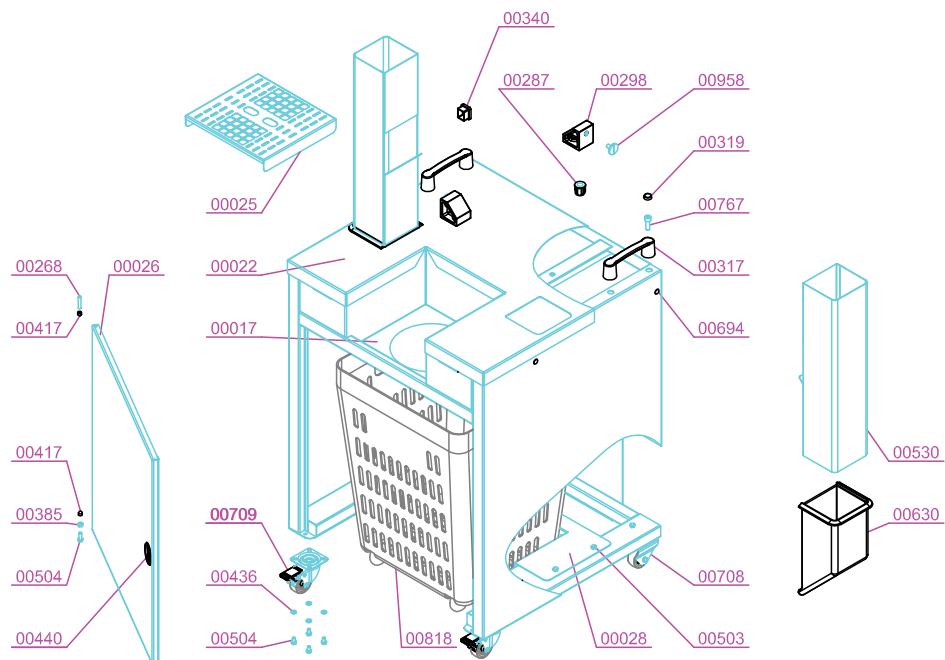

SELF SERVICE STAND OPTION