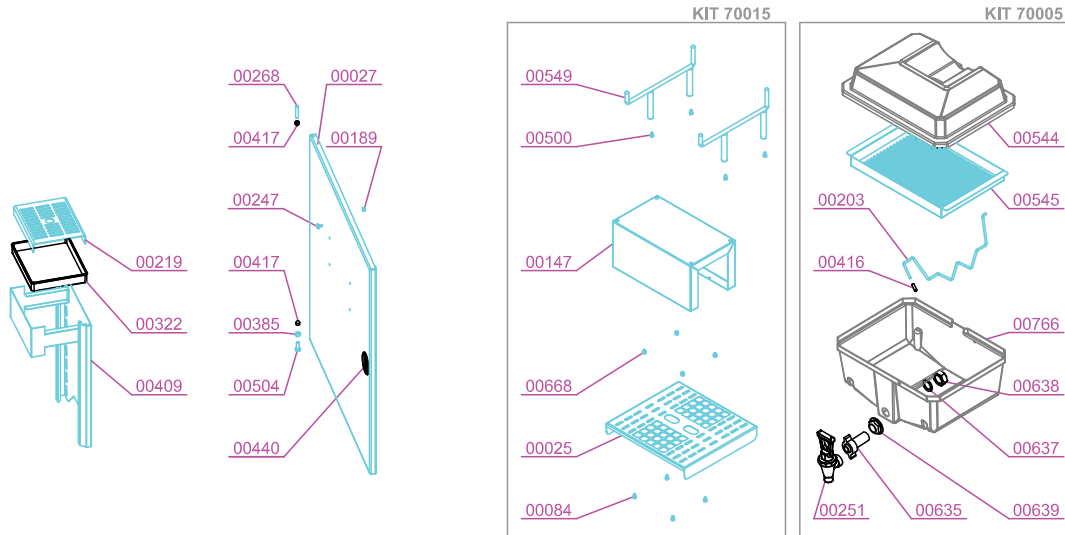

PARTS BREAKDOWN

ITEM	MODEL
41965	JE-ES-0028-BB

DISPENSER STAND OPTION