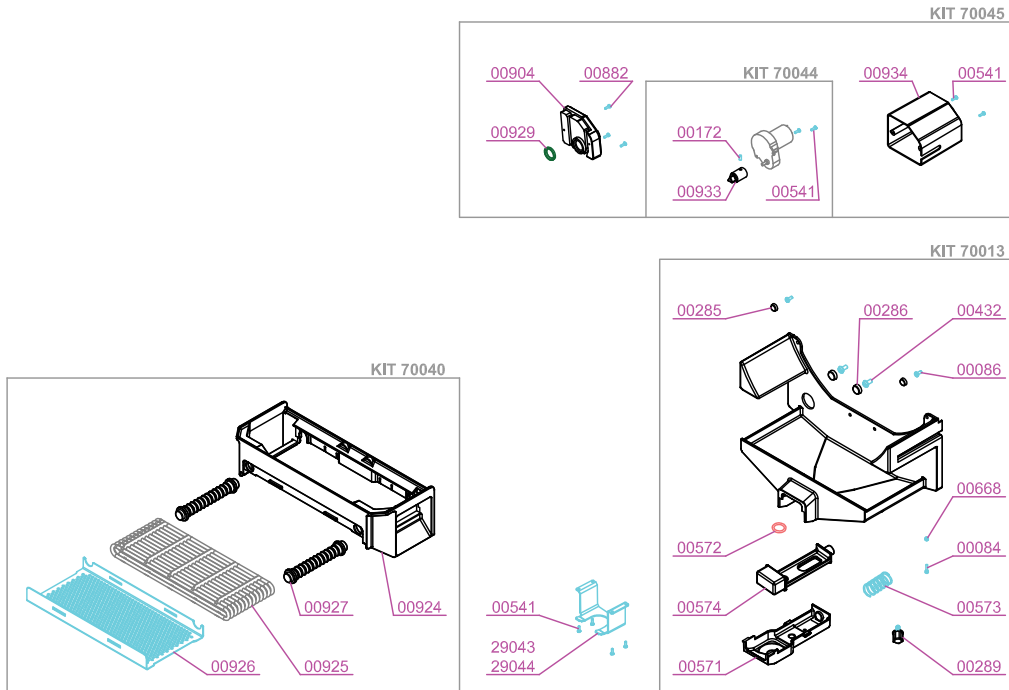

PARTS BREAKDOWN

ITEM	MODEL
41965	JE-ES-0028-BB

PARTS BREAKDOWN

ITEM	MODEL
41965	JE-ES-0028-BB

PARTS BREAKDOWN

ITEM	MODEL
41965	JE-ES-0028-BB

STAINLESS STEEL SELF TAP OPTION

AUTOMATIC SHOWER OPTION

PARTS BREAKDOWN

ITEM	MODEL
41965	JE-ES-0028-BB

Item No.	Description	Position	Item No.	Description	Position	Item No.	Description	Position
AP372	Juice Tray Kit for 41965	70012	A0280	Feeder Support Kit for 41965	70042	AP379	Rustless Shaft Kit for 41965	70074
72616	Feeder Tube Kit MX for 41965	70013	AP375	Auto-F Motor Kit for 41965	70044	72654	Rubber Seal 30x40x06 for 41965	70075
AP373	Juice Dispenser MB Kit for 41965	70015	AP376	Auto-F Kit for 41965	70045	AP380	Seal Protection Kit for 41965	70076
64954	Sump Kit Bigbasic BK for 41965	70023	AP377	Reducer Shaft Kit for 41965	70071	AP381	Bearing Kit for 41965	70077
72738	Sump Kit BK for 41965	70024	AP378	Gear Kit for 41965	70072			
AP187	Juice Filter Auto-F Kit for 41965	70040	AK896	Upper Rustless Shaft 1 Piece for 41965	70073			