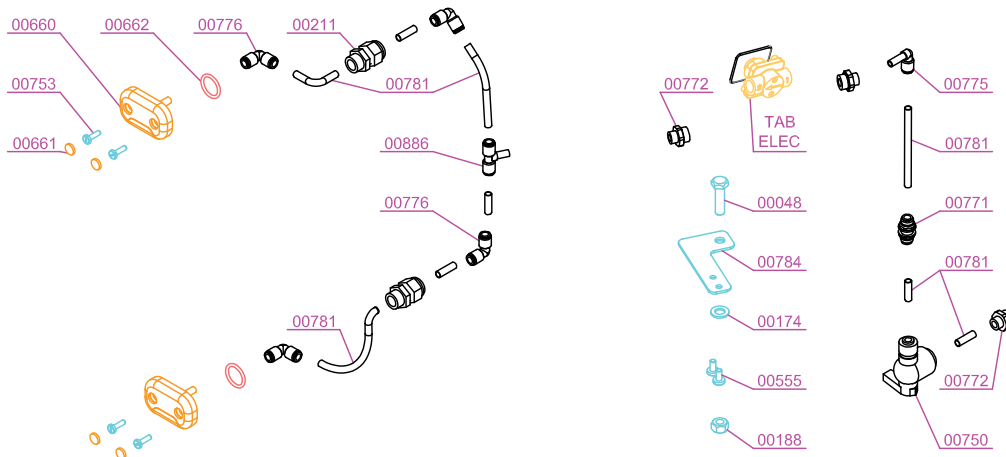

PARTS BREAKDOWN

ITEM	MODEL
41965	JE-ES-0028-BB

PARTS BREAKDOWN

ITEM	MODEL
41965	JE-ES-0028-BB

PARTS BREAKDOWN

ITEM	MODEL
41965	JE-ES-0028-BB

STAINLESS STEEL SELF TAP OPTION

AUTOMATIC SHOWER OPTION

PARTS BREAKDOWN

ITEM	MODEL
41965	JE-ES-0028-BB

Item No.	Description	Position	Item No.	Description	Position	Item No.	Description	Position
AP372	Juice Tray Kit for 41965	70012	A0280	Feeder Support Kit for 41965	70042	AP379	Rustless Shaft Kit for 41965	70074
72616	Feeder Tube Kit MX for 41965	70013	AP375	Auto-F Motor Kit for 41965	70044	72654	Rubber Seal 30x40x06 for 41965	70075
AP373	Juice Dispenser MB Kit for 41965	70015	AP376	Auto-F Kit for 41965	70045	AP380	Seal Protection Kit for 41965	70076
64954	Sump Kit Bigbasic BK for 41965	70023	AP377	Reducer Shaft Kit for 41965	70071	AP381	Bearing Kit for 41965	70077
72738	Sump Kit BK for 41965	70024	AP378	Gear Kit for 41965	70072			
AP187	Juice Filter Auto-F Kit for 41965	70040	AK896	Upper Rustless Shaft 1 Piece for 41965	70073			